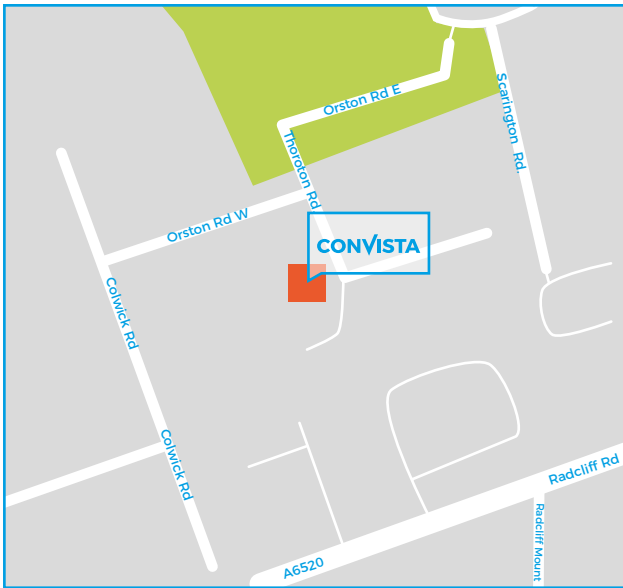

Directions Nottingham

By train or bus:

The office is within 20 minutes walking distance from Nottingham Train station or you can get the number 11/11C bus from Nottingham Train Station to Fox Road and it is then a 2 minute walk

By car:

Sat nav: NG2 5FT

Head towards Nottingham Forest Football ground and turn onto Radcliffe Road (A6520).

Turn into Colwick Road, right at Orston Road West and then right into Thoroton Road.

There are a couple of short stay parking spaces outside the office or limited on street parking on Orston Road West. Alternatively park at the Nottingham Forest Football Club car park off Scarrington Road (NG2 5BR) and it is a 2 minute walk.